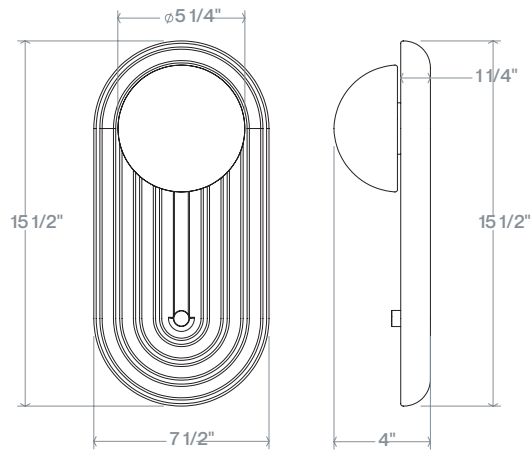

SIERRA

WALL SCONCE

A vertical wall sconce with a stepped racetrack silhouette, a glowing alabaster sphere, and an integrated brass dimmer. The form follows the near-vertical arc the sun traces across the andean sky. Available in solid wood or stone.

WALNUT / AGED BRASS

FINISHES

STOCK LEAD TIME 1-2 WEEKS

CORD LENGTH N/A

CERTIFICATIONS ETL - IP20 / DAMP RATED

LAMPING (X1) G9

BULB INCLUDED 120V - EA - G9 - 2.5W

DIMMING UNIVERSAL

MAX WATTAGE 25W

MOUNTING UNIVERSAL

WEIGHT ~8LBS

PRICING AVAILABLE UPON REQUEST — SALES@STUDIO-BALDO.COM