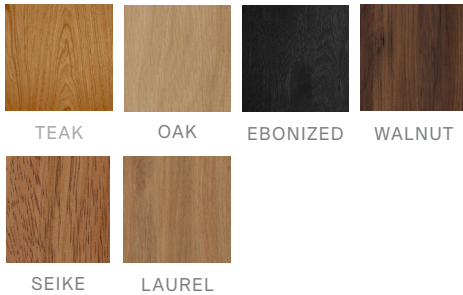

SIERRA

WALL SCONCE

A vertical wall sconce with a stepped racetrack silhouette, a glowing alabaster sphere, and an integrated brass dimmer. The form follows the near-vertical arc the sun traces across the andean sky. Available in solid wood or stone.

WALNUT / AGED BRASS

FINISHES

STOCK LEAD TIME 1-2 WEEKS

CORD LENGTH N/A

CERTIFICATIONS ETL - IP20 / DAMP RATED

LAMPING (X1) G9

BULB INCLUDED 120V - EA - G9 - 2.5W

DIMMING UNIVERSAL