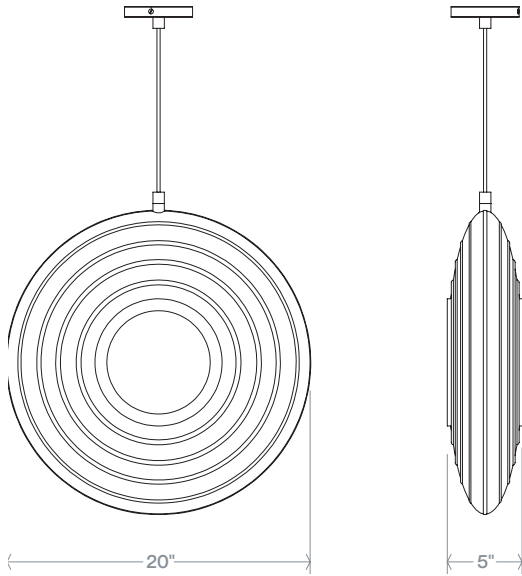

RONDO

CEILING PENDANT

A large-format glass pendant with concentric contoured ridges that refract light inward and outward. At 20 inches, it is designed for rooms that can hold its presence, generous in scale, quiet in light.

GUN METAL GLASS

FINISHES

GUN METALL
GLASS

STOCK LEAD TIME 1-2 WEEKS

CORD LENGTH 72"

CERTIFICATIONS ETL - IP20 / DAMP RATED

CONFIGURATIONS

SINGLE PENDANT / MULTI-DROP CHANDELIER / CUSTOM INSTALLATION

DIMMING UNIVERSAL

MAX WATTAGE 15W

MOUNTING UNIVERSAL

WEIGHT ~15LBS