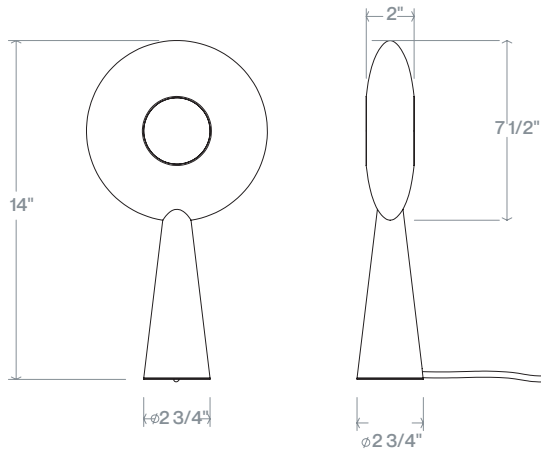

RONDO

TABLE LAMP

A MONOLITHIC METAL TABLE LAMP WITH A CONICAL BASE AND A CIRCULAR HEAD THAT EMITS A QUIET INNER GLOW. THE FORM COMES FROM MARTIN'S EXPLORATION OF THE PYGG, THE MEDIEVAL CLAY VESSEL THAT GAVE US THE PIGGY BANK, FIRST WORKED IN CERAMICS, NOW CAST ENTIRELY IN METAL AND GIVEN LIGHT.

CORD LENGTH N/A

CERTIFICATIONS ETL - IP20 / DAMP RATED

LAMPING LED 2700K

BULB INCLUDED 120V - EA - G9 - 2.5W

DIMMING IN-LINE

MAX WATTAGE 15W

MOUNTING PLUG IN

WEIGHT ~5LBS