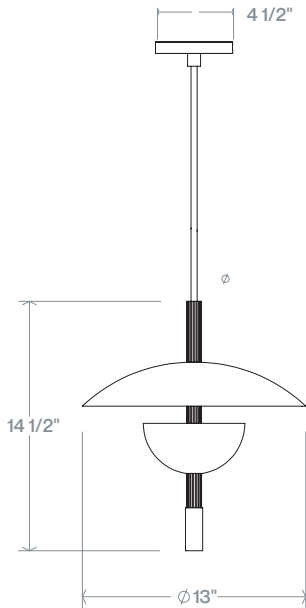

ORBIT

CEILING PENDANT

A 13-inch metal pendant formed by two intersecting hemispheres, available in five different finishes. Light emits downward and outward in a soft, enveloping halo, suited to any setting where atmosphere matters as much as illumination.

BRUSHED BRASS

FINISHES

STOCK LEAD TIME 1-2 WEEKS

CORD LENGTH 72"

CERTIFICATIONS ETL - IP20 / DAMP RATED

CONFIGURATIONS

SINGLE PENDANT / MULTI-DROP CHANDELIER / CUSTOM INSTALLATION

AVAILABLE IN CUSTOM LENGTHS, CLUSTERS, AND LINEAR ARRANGEMENTS. CONTACT SALES@STUDIO-BALDO.COM FOR CUSTOM SPECIFICATIONS.

PRICING AVAILABLE UPON REQUEST — SALES@STUDIO-BALDO.COM

LAMPING (X3) E12

BULB INCLUDED (X3) - 120V - EA E12 - 2.5W

DIMMING UNIVERSAL

MAX WATTAGE 25W

MOUNTING UNIVERSAL

WEIGHT ~8LBS