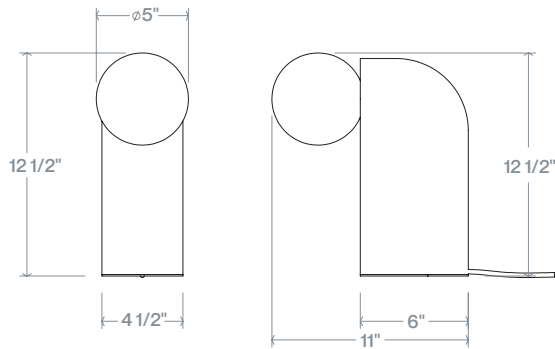

## TABLE LAMP

A solid wood table lamp with a rounded vertical form, holding an opal glass globe at its shoulder. Named for grandparents, and for the quiet monumentality of a body shaped by a lifetime of carrying weight.