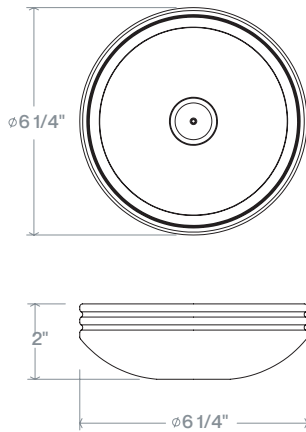

NINA

INCENSE BURNER

A honed stone vessel with a polished brass basin and a resting sphere that holds an incense stick in place. Inspired by the turkish ashtray, ash collects at the base without interference, releasing a quiet background scent that lingers without the stick needing to burn.

TRAVERTINE / AGED BRASS

FINISHES

STOCK LEAD TIME 1-2 WEEKS

CORD LENGTH N/A

CERTIFICATIONS ETL - IP20 / DAMP RATED

LAMPING N/A

BULB INCLUDED N/A

DIMMING N/A