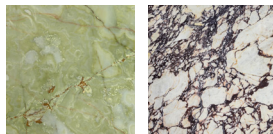

FINISHES

GREEN ONYX

CALACATTA
VIOLA

STOCK LEAD TIME 1-2 WEEKS

CORD LENGTH N/A

CERTIFICATIONS ETL - IP20 / DAMP RATED

LAMPING (X1) G9

BULB INCLUDED 120V - EA - G9 - 2.5W

DIMMING UNIVERSAL

MAX WATTAGE 25W

MOUNTING UNIVERSAL

WEIGHT ~6LBS

CUSTOMIZATIONS AVAILABLE UPON REQUEST - SALES@STUDIO-BALDO.COM