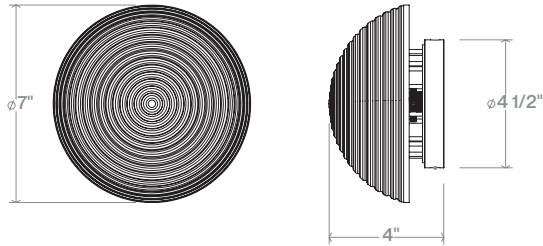

## WALL SCONCE

A half-dome sconce with concentric carved contours that project adjustable radial reflections across the wall when lit. The same geometry used to map terrain on a globe, brought to the wall. Crafted in solid wood or stone.