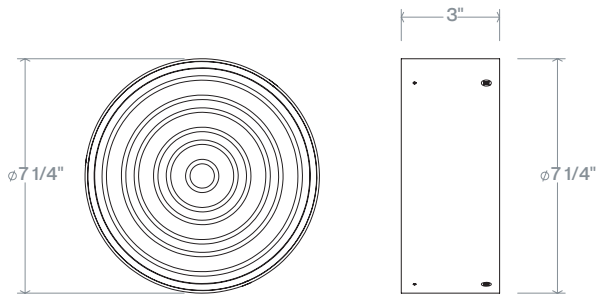

CICLO

WALL SCONCE

A disc shaped wall sconce with a recessed stone diffuser set into a solid brass ring. The stone transmits light through its natural veining, making each piece singular to its material. Available in alabaster, calacatta viola, and green onyx.

CALACATTA VIOLA / BROWN WAX POLISHING

FINISHES

GREEN ONYX CALACATTA VIOLA ALABASTER

STOCK LEAD TIME 1-2 WEEKS

CORD LENGTH N/A

CERTIFICATIONS ETL - IP20 / DAMP RATED

LAMPING LED BOARD 2700K

BULB INCLUDED LED